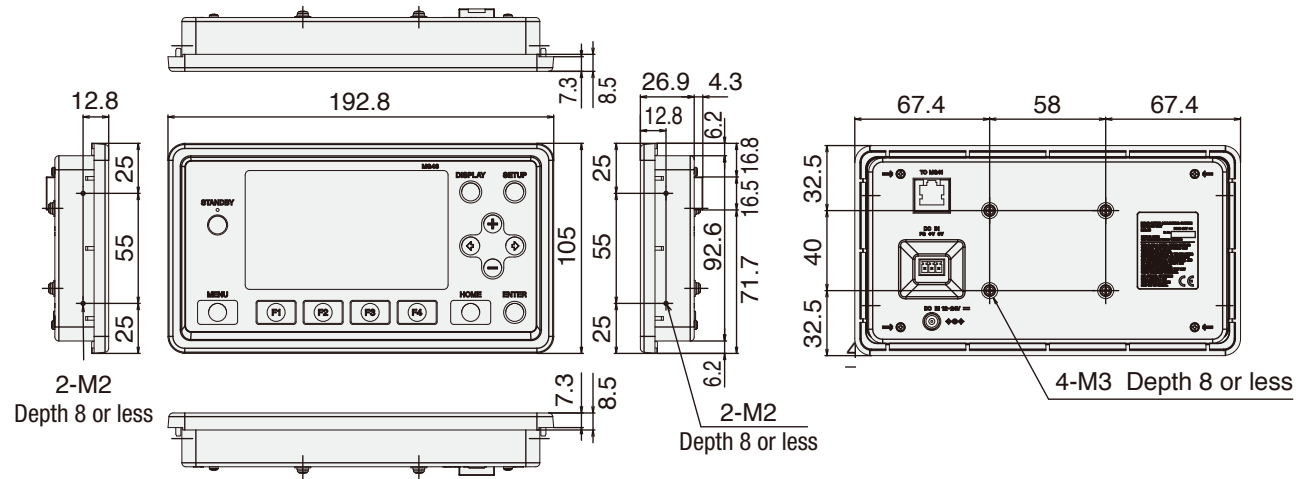

Main unit
MG41-NC
(for CC-Link, Ethernet)

Main unit
MG41-NE
(for Ethernet)

Hub unit
MG42

* Common to MG41-NC and MG41-NE

Display unit
MG43

Link cable MZ41-R5(0.5 m), MZ41-R01(1 m), MZ41-R5(5 m)MZ41-10(10 m)

Unit: mm