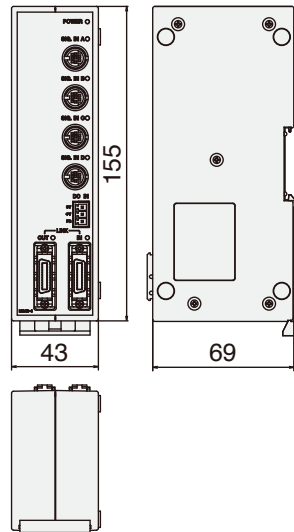

Main unit
MG41-NC
(for CC-Link, Ethernet)

Main unit
MG41-NE
(for Ethernet)

Hub unit
MG42

* Common to MG41-NC and MG41-NE

Display unit
MG43

Link cable MZ41-R5(0.5 m), MZ41-R01(1 m), MZ41-R5(5 m)MZ41-10(10 m)

Unit: mm