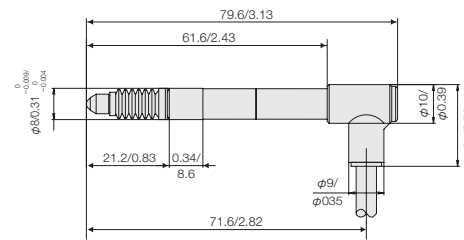

**Dimensions**

DK805AFLR/DK805BFLR  
DK805AFLR5/DK805BFLR5

DK805AFR/DK805BFR  
DK805AFR5/DK805BFR5

DK805ALR/DK805BLR  
DK805ALR5/DK805BLR5

DK805AR/DK805BR  
DK805AR5/DK805BR5

Unit : mm/inch

\*Please refer to p54 for the details of the screw.