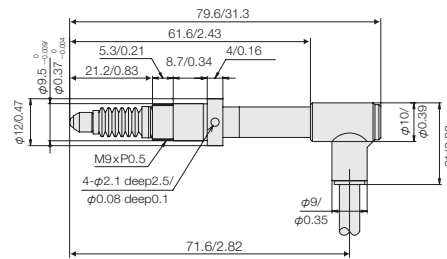

**Dimensions**

DK805AFLR/DK805BFLR  
DK805AFLR5/DK805BFLR5

DK805AFR/DK805BFR  
DK805AFR5/DK805BFR5

DK805ALR/DK805BLR  
DK805ALR5/DK805BLR5

DK805AR/DK805BR  
DK805AR5/DK805BR5

Unit : mm/inch

\*Please refer to p54 for the details of the screw.