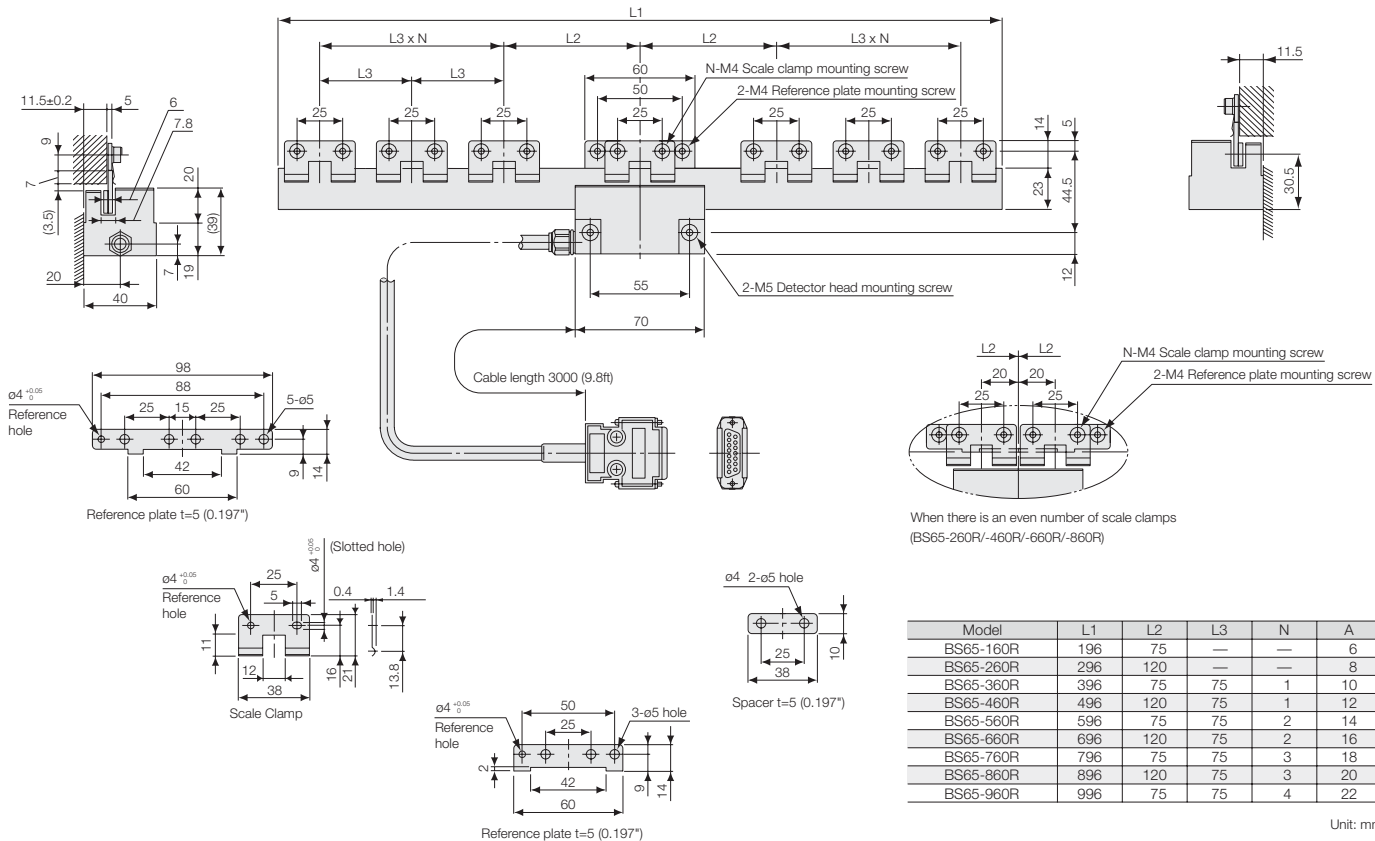

External Dimensions

● BS65-xxxN(NS)(measuring length:160/260/360/460/560/660/760/860/960)

Unit: mm